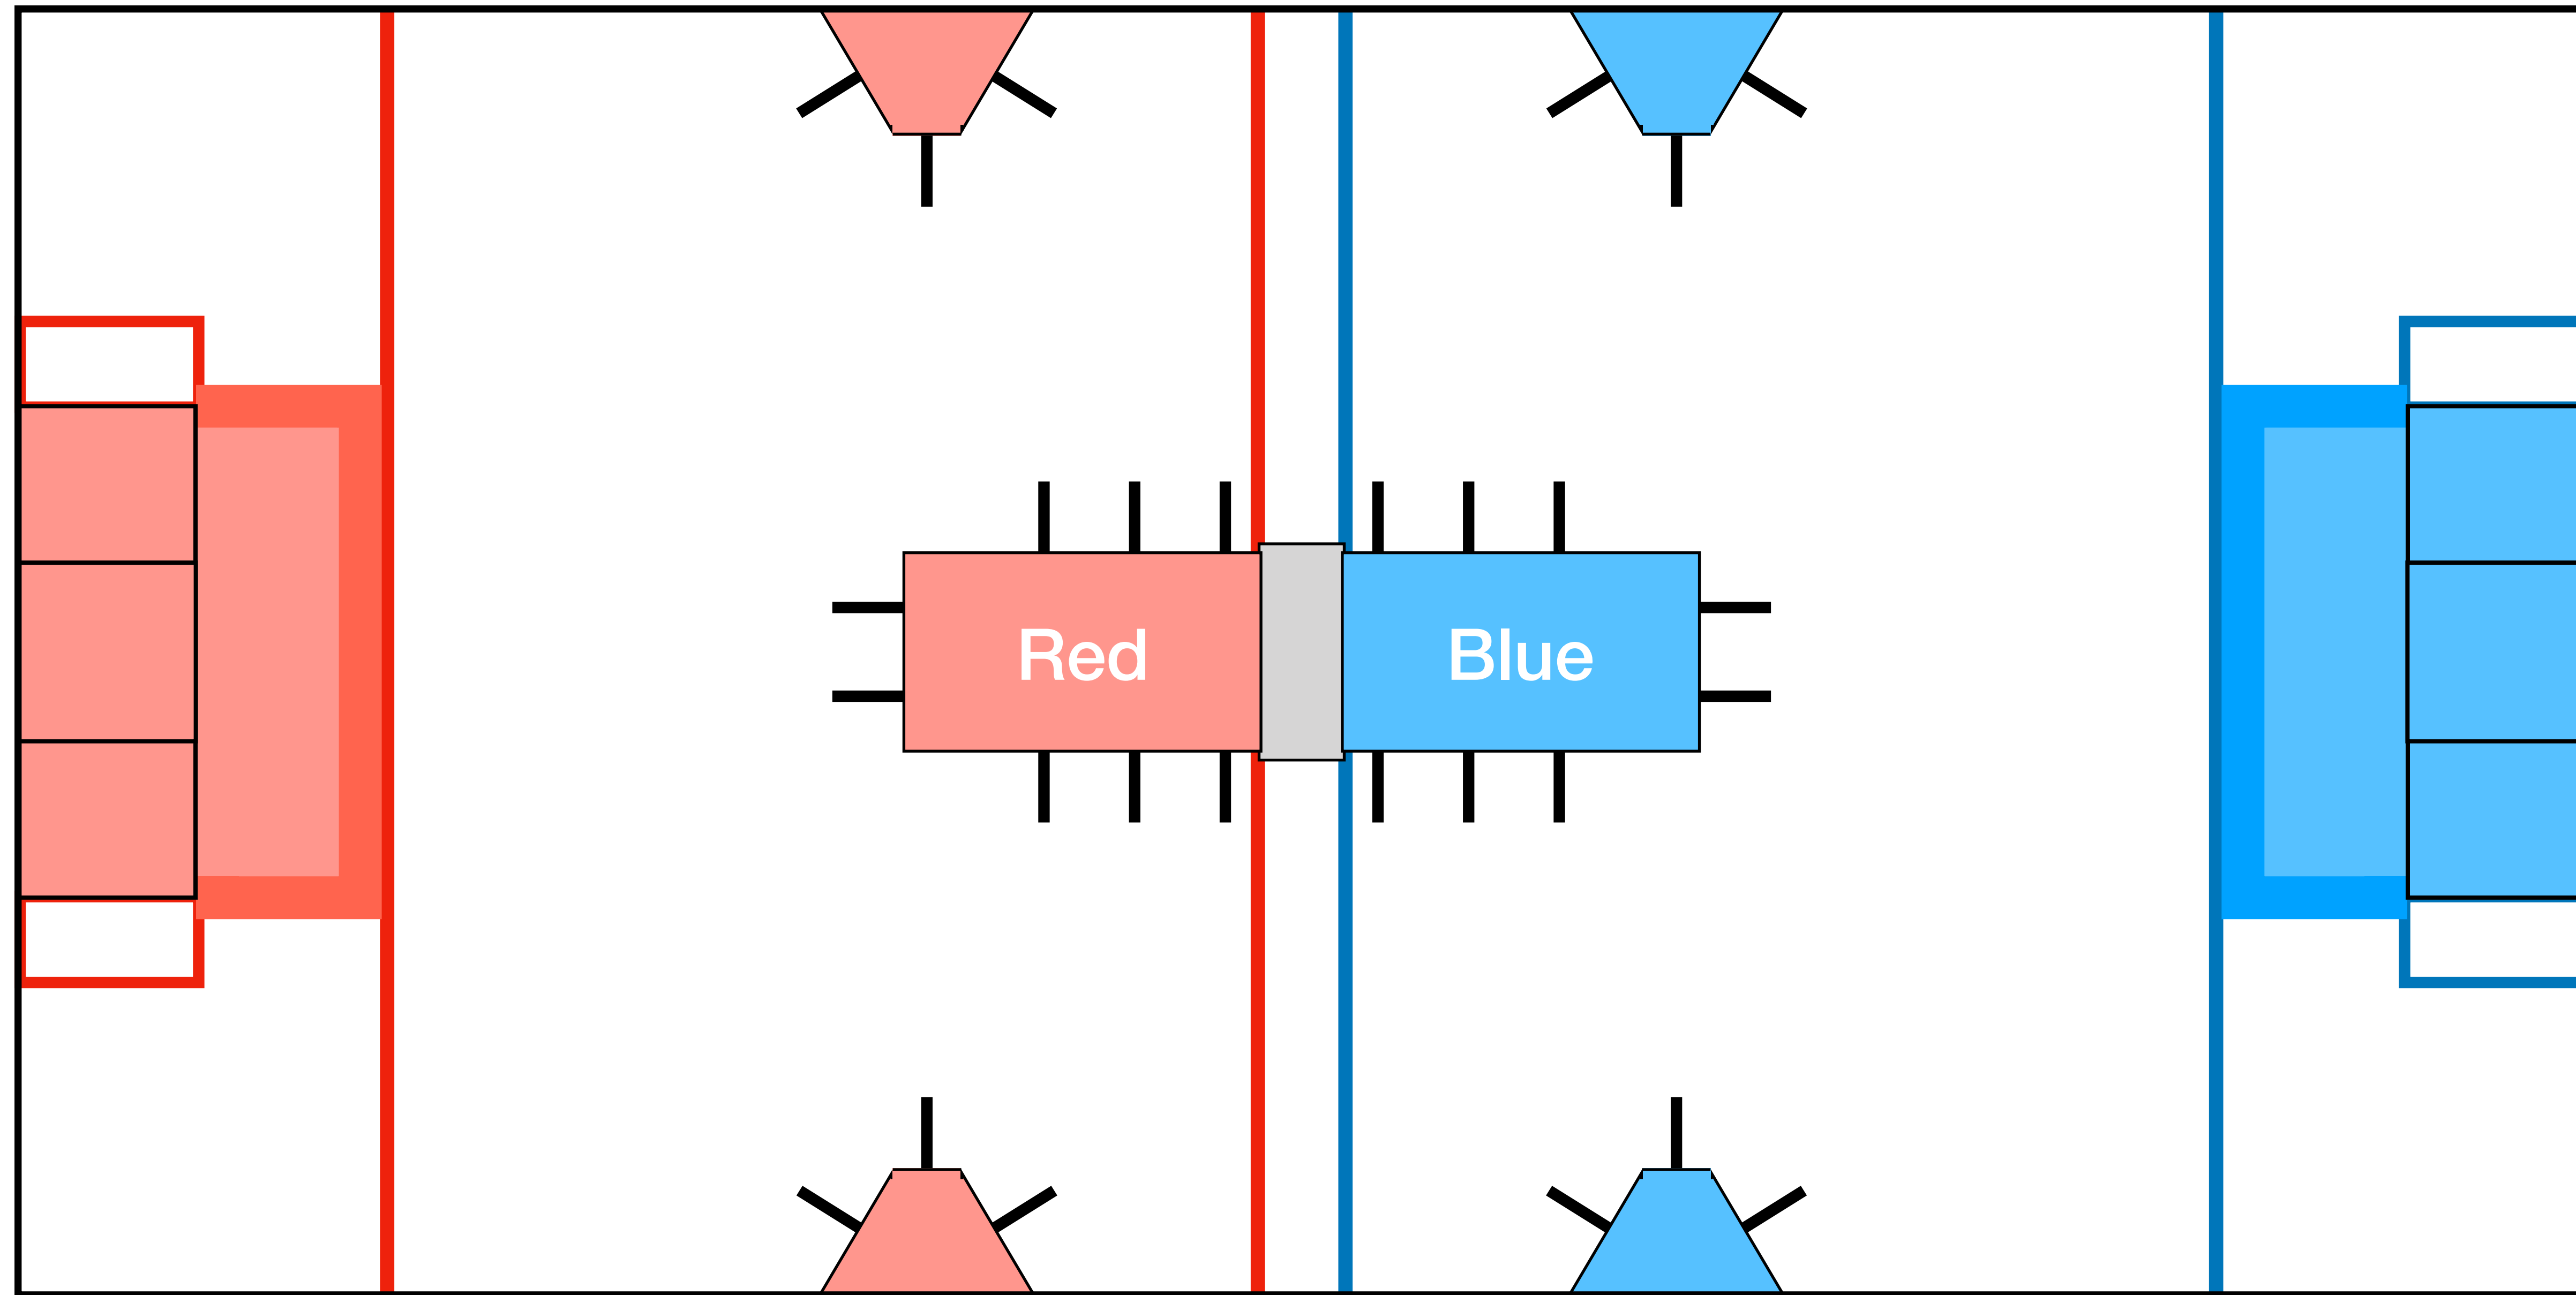

Red

Blue

Team	Start	Autonomous/ Sandstorm				Tele-Operated				End Game		
		Rocket		Cargo Ship		Rocket		Cargo Ship		Defense	Park	Assist
		Hatch	Cargo	Hatch	Cargo	Hatch	Cargo	Hatch	Cargo			

	Left			Mid	Right		
	Far	Close	Ship	Close	Far		
Cargo	C	C	C	C	C	C	C
Hatch	H	H	H	H	H	H	H

	Cargo Ship Pre-fill	

		Left Rocket		Right Rocket	
		Close	Far	Far	Close
High	Cargo	C	C	C	C
	Hatch	H	H	H	H
Mid	Cargo	C	C	C	C
	Hatch	H	H	H	H
Low	Cargo	C	C	C	C
	Hatch	H	H	H	H