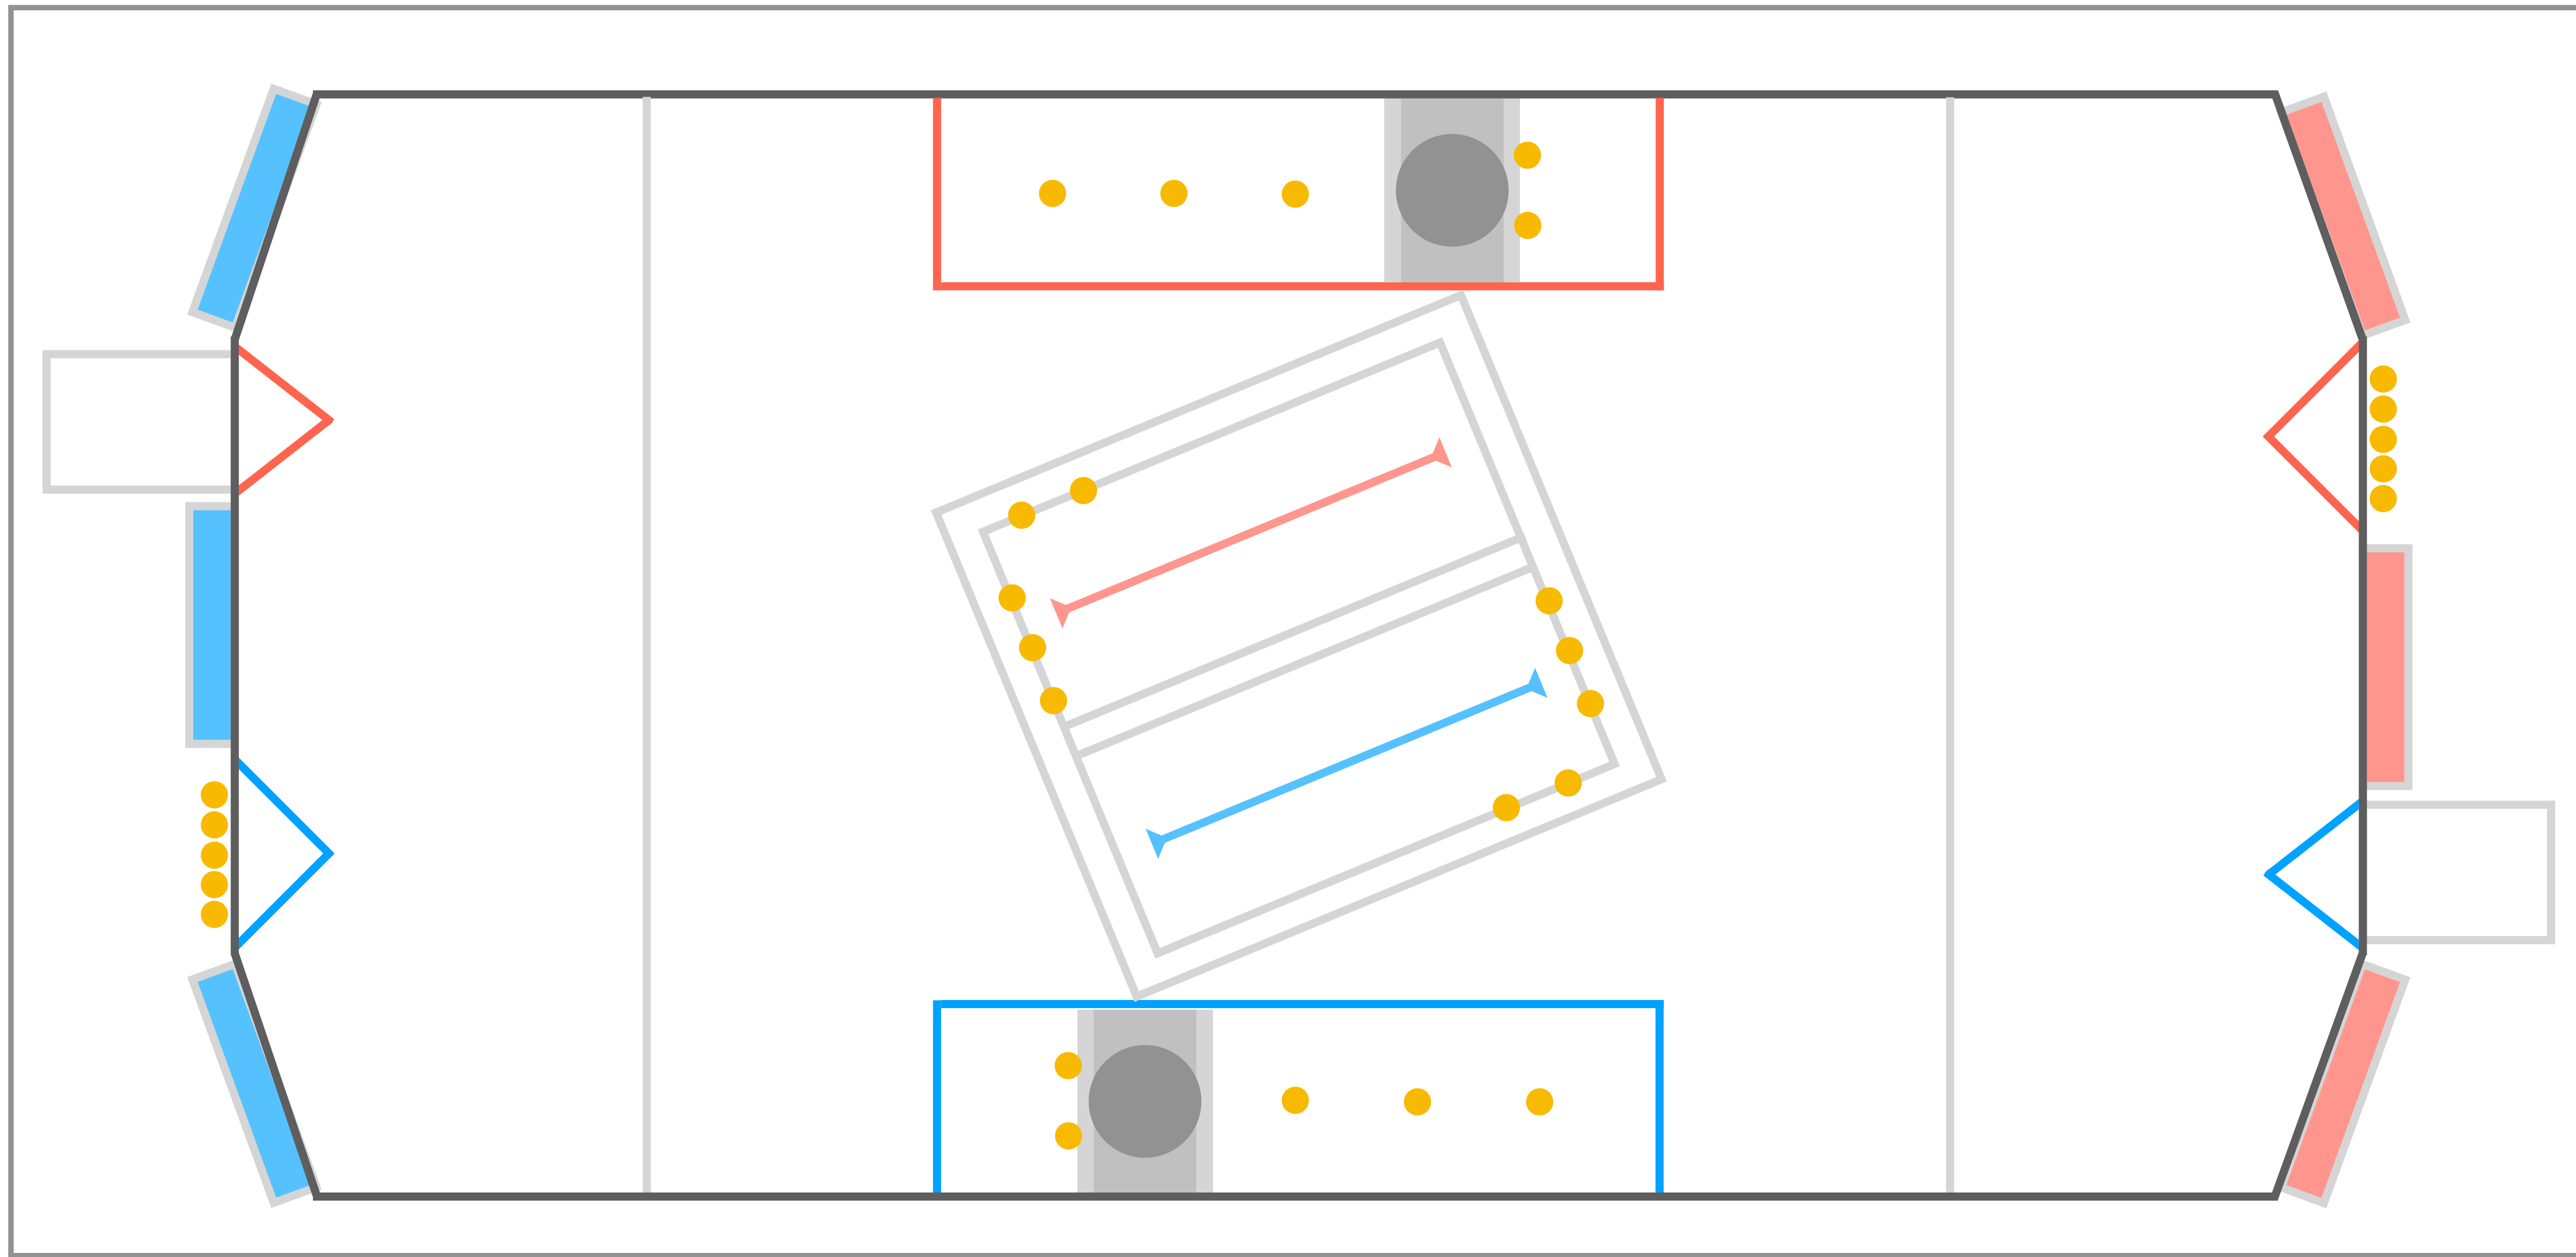

Red

Blue

Team	Move	Autonomous			Tele-Operated				End Game			
		Bottom	Outer	Inner	Bottom	Outer	Inner	Rotate	Position	Park	Hang	Defense

Stage 1	
Stage 2	
Stage 3	
Cell R.P.	
Hang R.P.	

Match: _____

Blue 1 _____

Blue 2 _____

Blue 3 _____

Red 1 _____

Red 2 _____

Red 3 _____